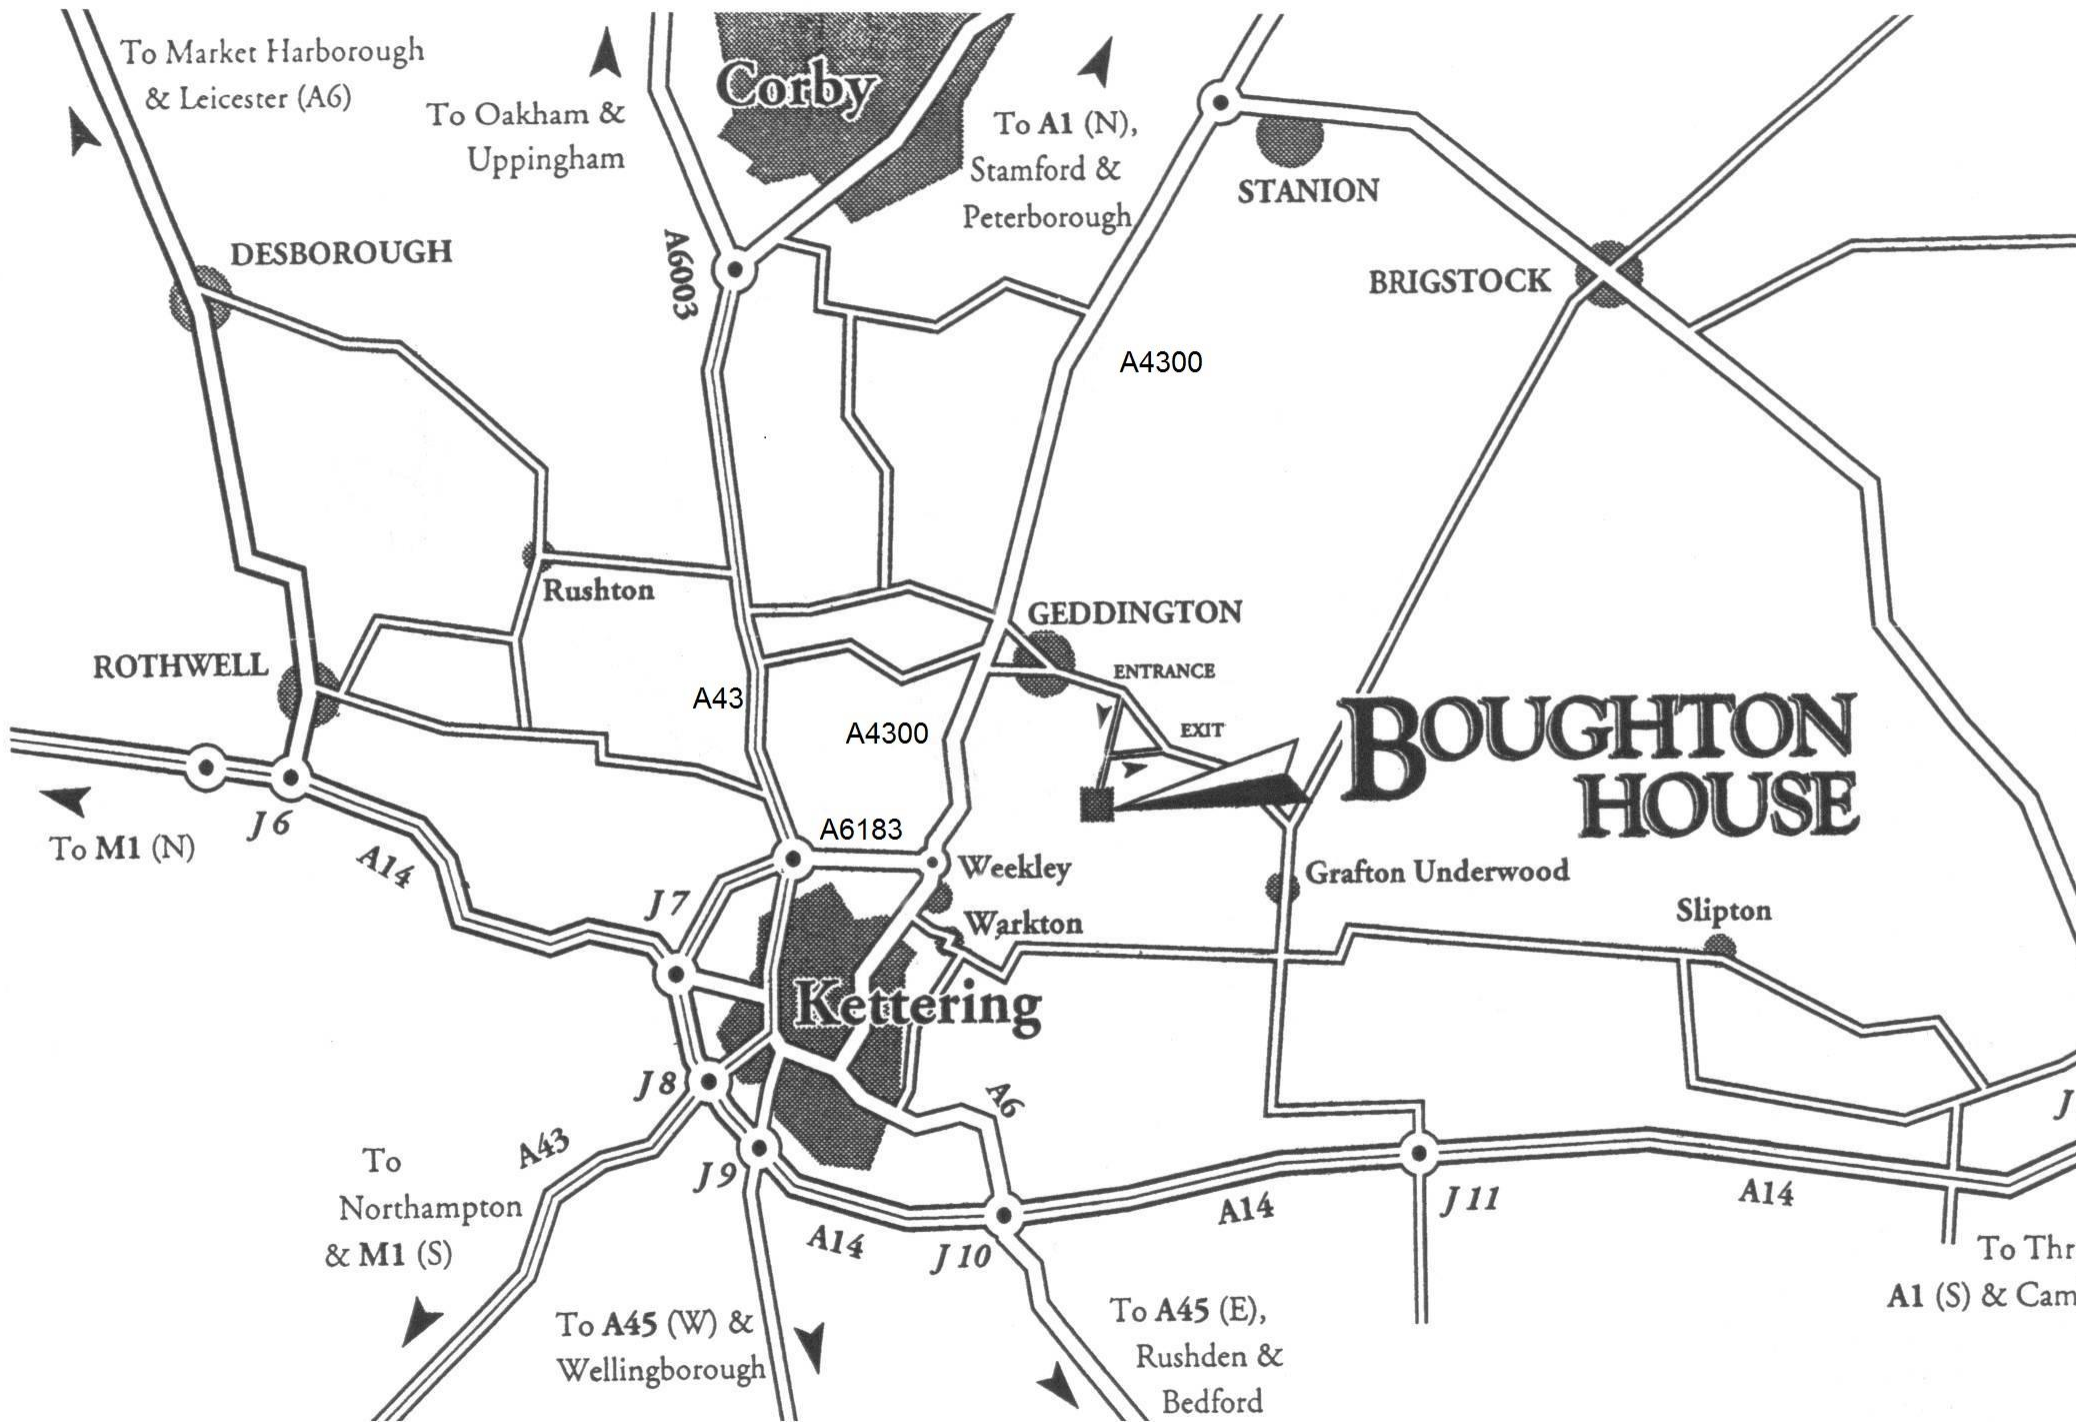

### North from London

From Junction 15 of the M1, take the A508, which becomes the A45 and acts as the dual carriageway ring road around Northampton. Leave this at the A43, signposted 'Kettering' & 'Corby'. Follow the A43 approximately 10 miles to where it reaches the A14. Take the A14 west (left) to come off at the very next junction Junction 7.

### After Junction 7 (A14)

Follow A4300 towards "Corby/Stamford" at first roundabout *after* leaving A14, "Boughton House" is signposted on roadside Brown tourist sign - follow these - just after the 2nd roundabout you will see the House in the distance down an avenue of trees to the right of the road – continue down this road to the village of 'Geddington' and continue through to the village until you see the large roadside Brown tourist sign – where you turn right into the village. Continue past the Eleanor Cross and out of the village towards the village of Grafton Underwood and continue for approximately half a mile till you arrive at the main silver gates.

[crispier.sensible.maps](https://crispier.sensible.maps)

To Market Harborough  
& Leicester (A6)

To Oakham &  
Uppingham

To A1 (N),  
Stamford &  
Peterborough

**DESBOROUGH**

A6003

**STANION**

**BRIGSTOCK**